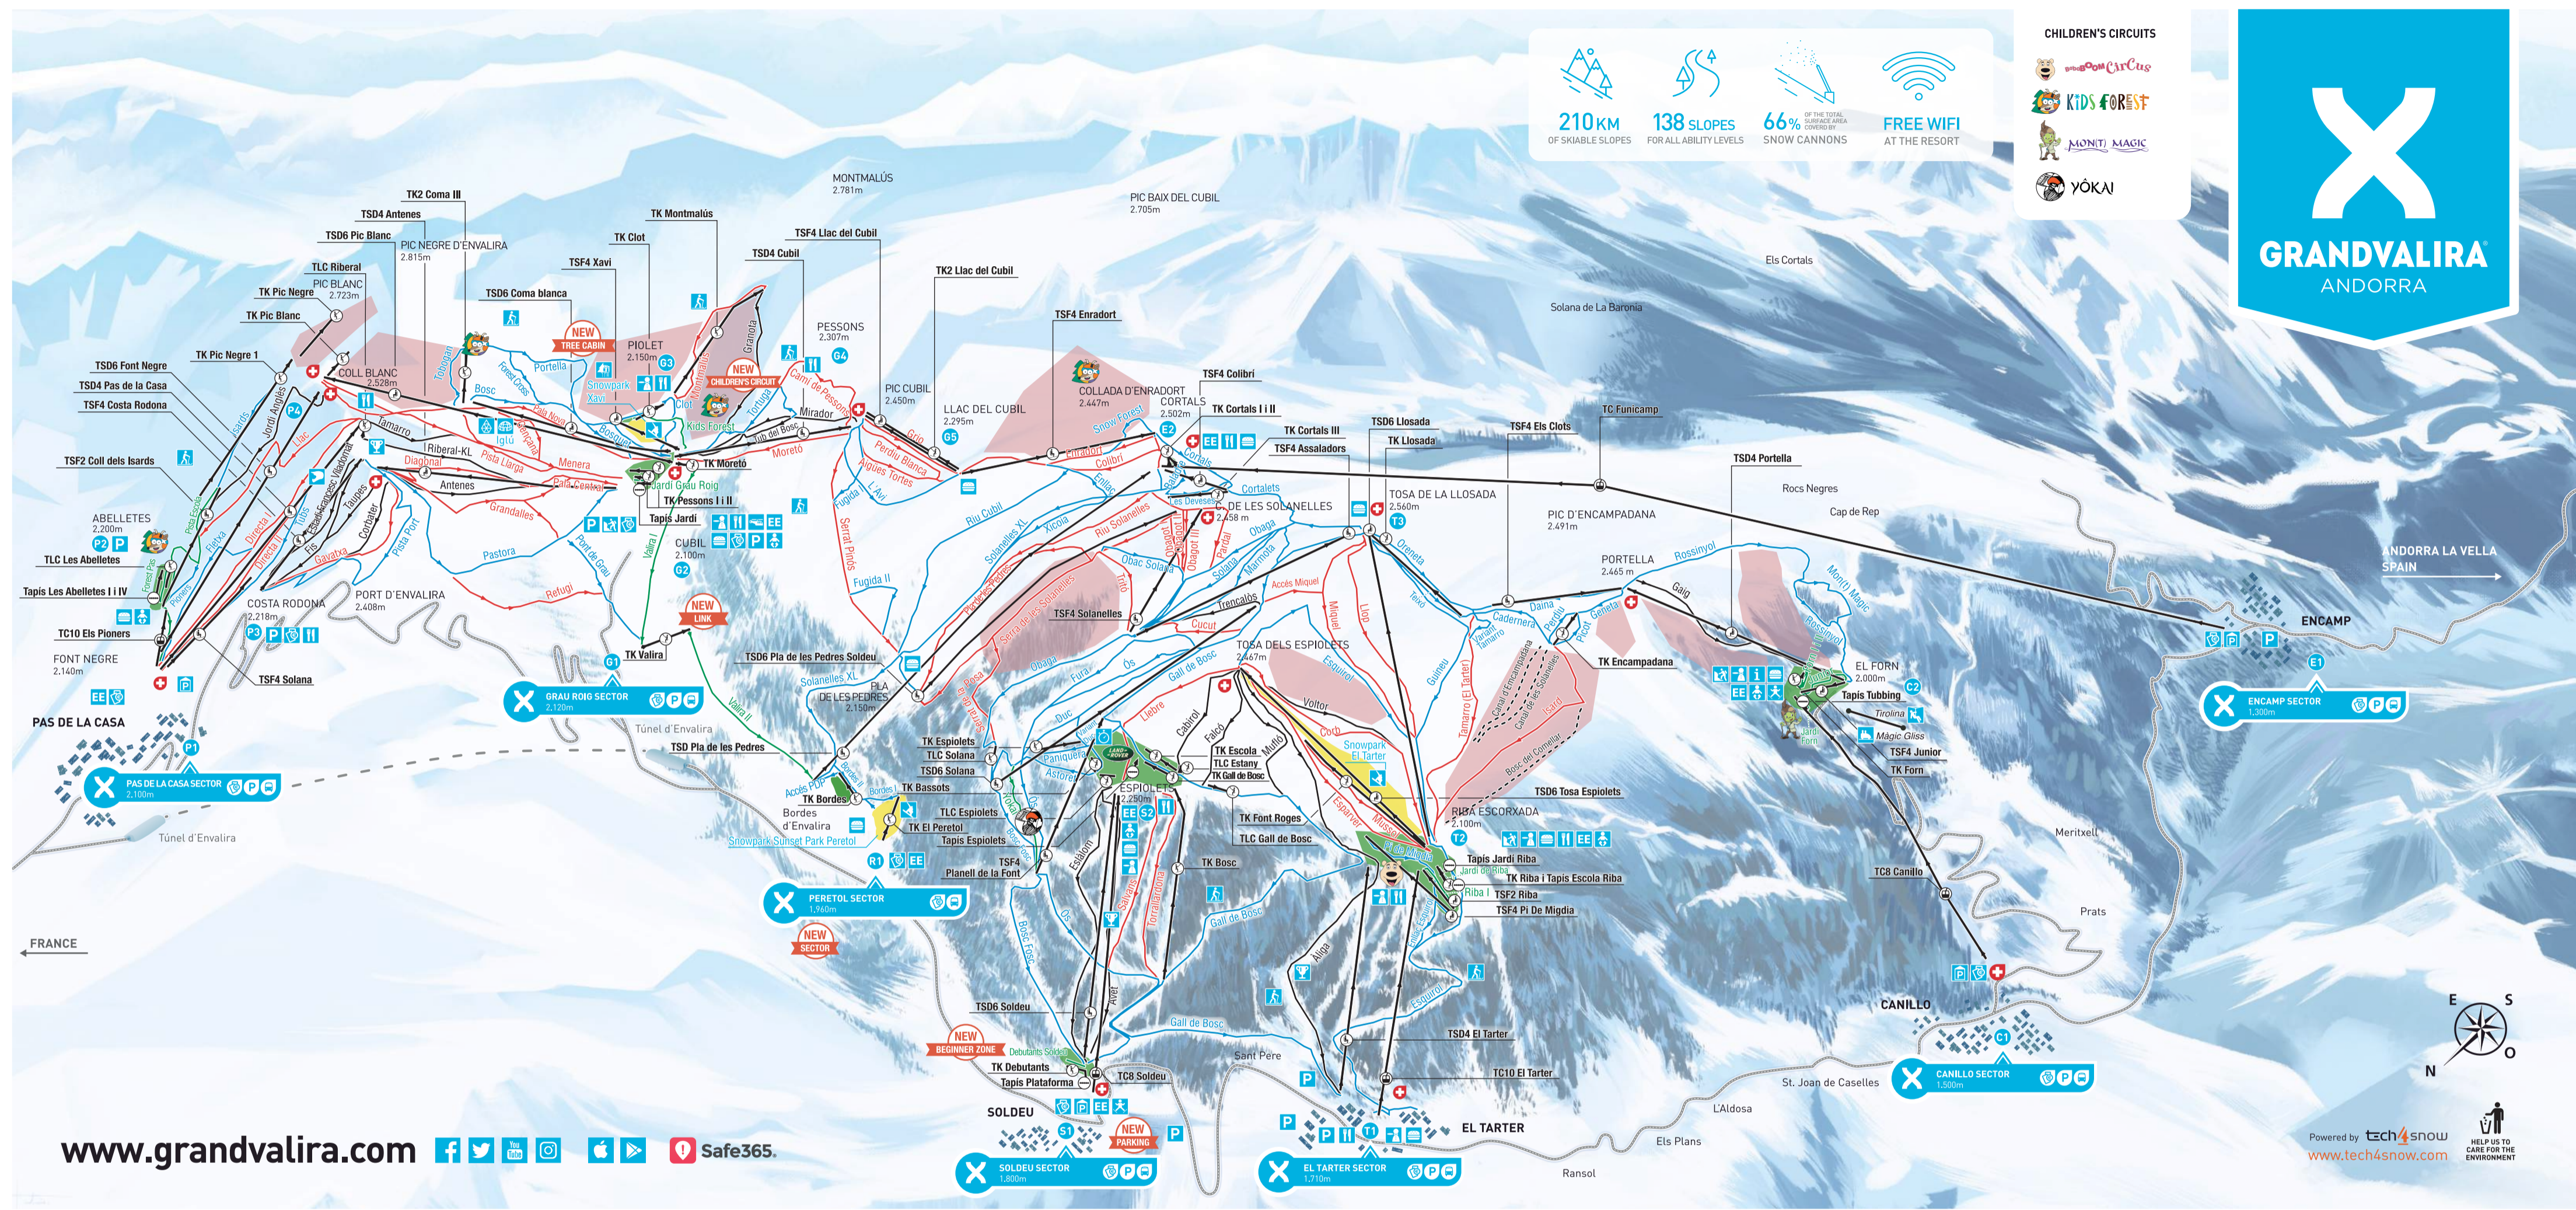

- CHILDREN'S CIRCUITS
- Car-Cus
 - KIDS FOREST
 - MONJI MAGIC
 - YOKAI

- 210 KM OF SKIABLE SLOPES
- 138 SLOPES FOR ALL ABILITY LEVELS
- 66% OF THE TOTAL SKIABLE AREA COVERED BY SNOW CANNONS
- FREE WIFI AT THE RESORT

www.grandvalira.com

Powered by **tech4snow**
www.tech4snow.com

HOURS

OPENING 9.00 h → CLOSING 17.00 h

Essential lifts to return to different sectors

TSD4 Cubil (Grua Roig)	16.30 h
TSD4 Pic Blanc (Grua Roig)	16.45 h
TSD6 Pla de les Pedres (Grua Roig)	16.45 h
TK Moretó (Grua Roig)	16.30 h
TSF4 Solanelles (Soldeu)	16.30 h
TSD6 Pla de les Pedres (Soldeu)	16.45 h
TSD6 Llosada (El Tarter)	16.30 h
TSF4 Assaladors (El Tarter)	16.30 h
TSD4 Portella (Canillo)	16.30 h
TSF4 Els Clots (Canillo)	16.45 h
TSF4 Colibrí (Encamp)	16.45 h

DO YOU KNOW ALL OF THE ADVANTAGES?

- Record on slope descents and statistics
- Real time slope conditions
- Digital resort map
- GPS navigation with audio guide
- Live webcams
- Challenge other users
- Geotagged photos

- ### AREAS
- Bordercross
 - Timed slalom
 - World cup slope
 - Igloo
 - Domo Lodge
 - Tree cabin
 - Adventure activity
 - Mountain skiing
 - Snowpark
 - Beginners area
 - Freeride area
 - Snowpark area
 - Freeride route
 - Ski lift (TK) and rope tow (TLC)
 - Chair lift (TSD | TSF)
 - Gondola (TC)